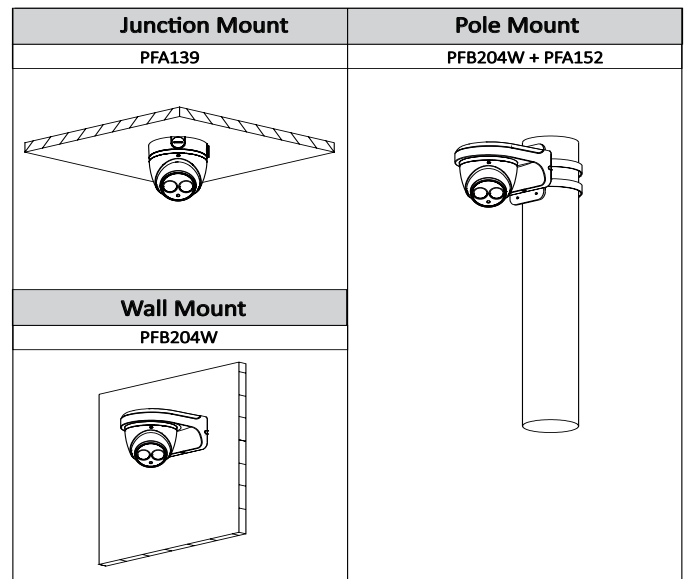

Construction

Casing	Metal
Dimensions	Φ106mm×93.7mm (4.17"×3.69")
Net Weight	0.47Kg (1.04lb)
Gross Weight	0.65Kg (1.43lb)

Ordering Information

Type	Part Number	Description
2MP camera	DH-IPC-HDW4231EMP-AS-0360B	2MP IR Eyeball Network Camera, PAL
	DH-IPC-HDW4231EMN-AS-0360B	2MP IR Eyeball Network Camera, NTSC
	IPC-HDW4231EMP-AS-0360B	2MP IR Eyeball Network Camera, PAL
	IPC-HDW4231EMN-AS-0360B	2MP IR Eyeball Network Camera, NTSC
	DH-IPC-HDW4231EMP-AS-0280B	2MP IR Eyeball Network Camera, PAL
	DH-IPC-HDW4231EMN-AS-0280B	2MP IR Eyeball Network Camera, NTSC
	IPC-HDW4231EMP-AS-0280B	2MP IR Eyeball Network Camera, PAL
	IPC-HDW4231EMN-AS-0280B	2MP IR Eyeball Network Camera, NTSC
	DH-IPC-HDW4231EMP-AS-0600B	2MP IR Eyeball Network Camera, PAL
	DH-IPC-HDW4231EMN-AS-0600B	2MP IR Eyeball Network Camera, NTSC
	IPC-HDW4231EMP-AS-0600B	2MP IR Eyeball Network Camera, PAL
	IPC-HDW4231EMN-AS-0600B	2MP IR Eyeball Network Camera, NTSC
Accessories (optional)	PFB204W	Wall mount
	PFA139	Junction box
	PFA152	Pole Mount

Accessories

Optional:

PFA139 Junction Box

PFB204W Wall Mount

PFA152 Pole Mount

Dimensions (mm/inch)